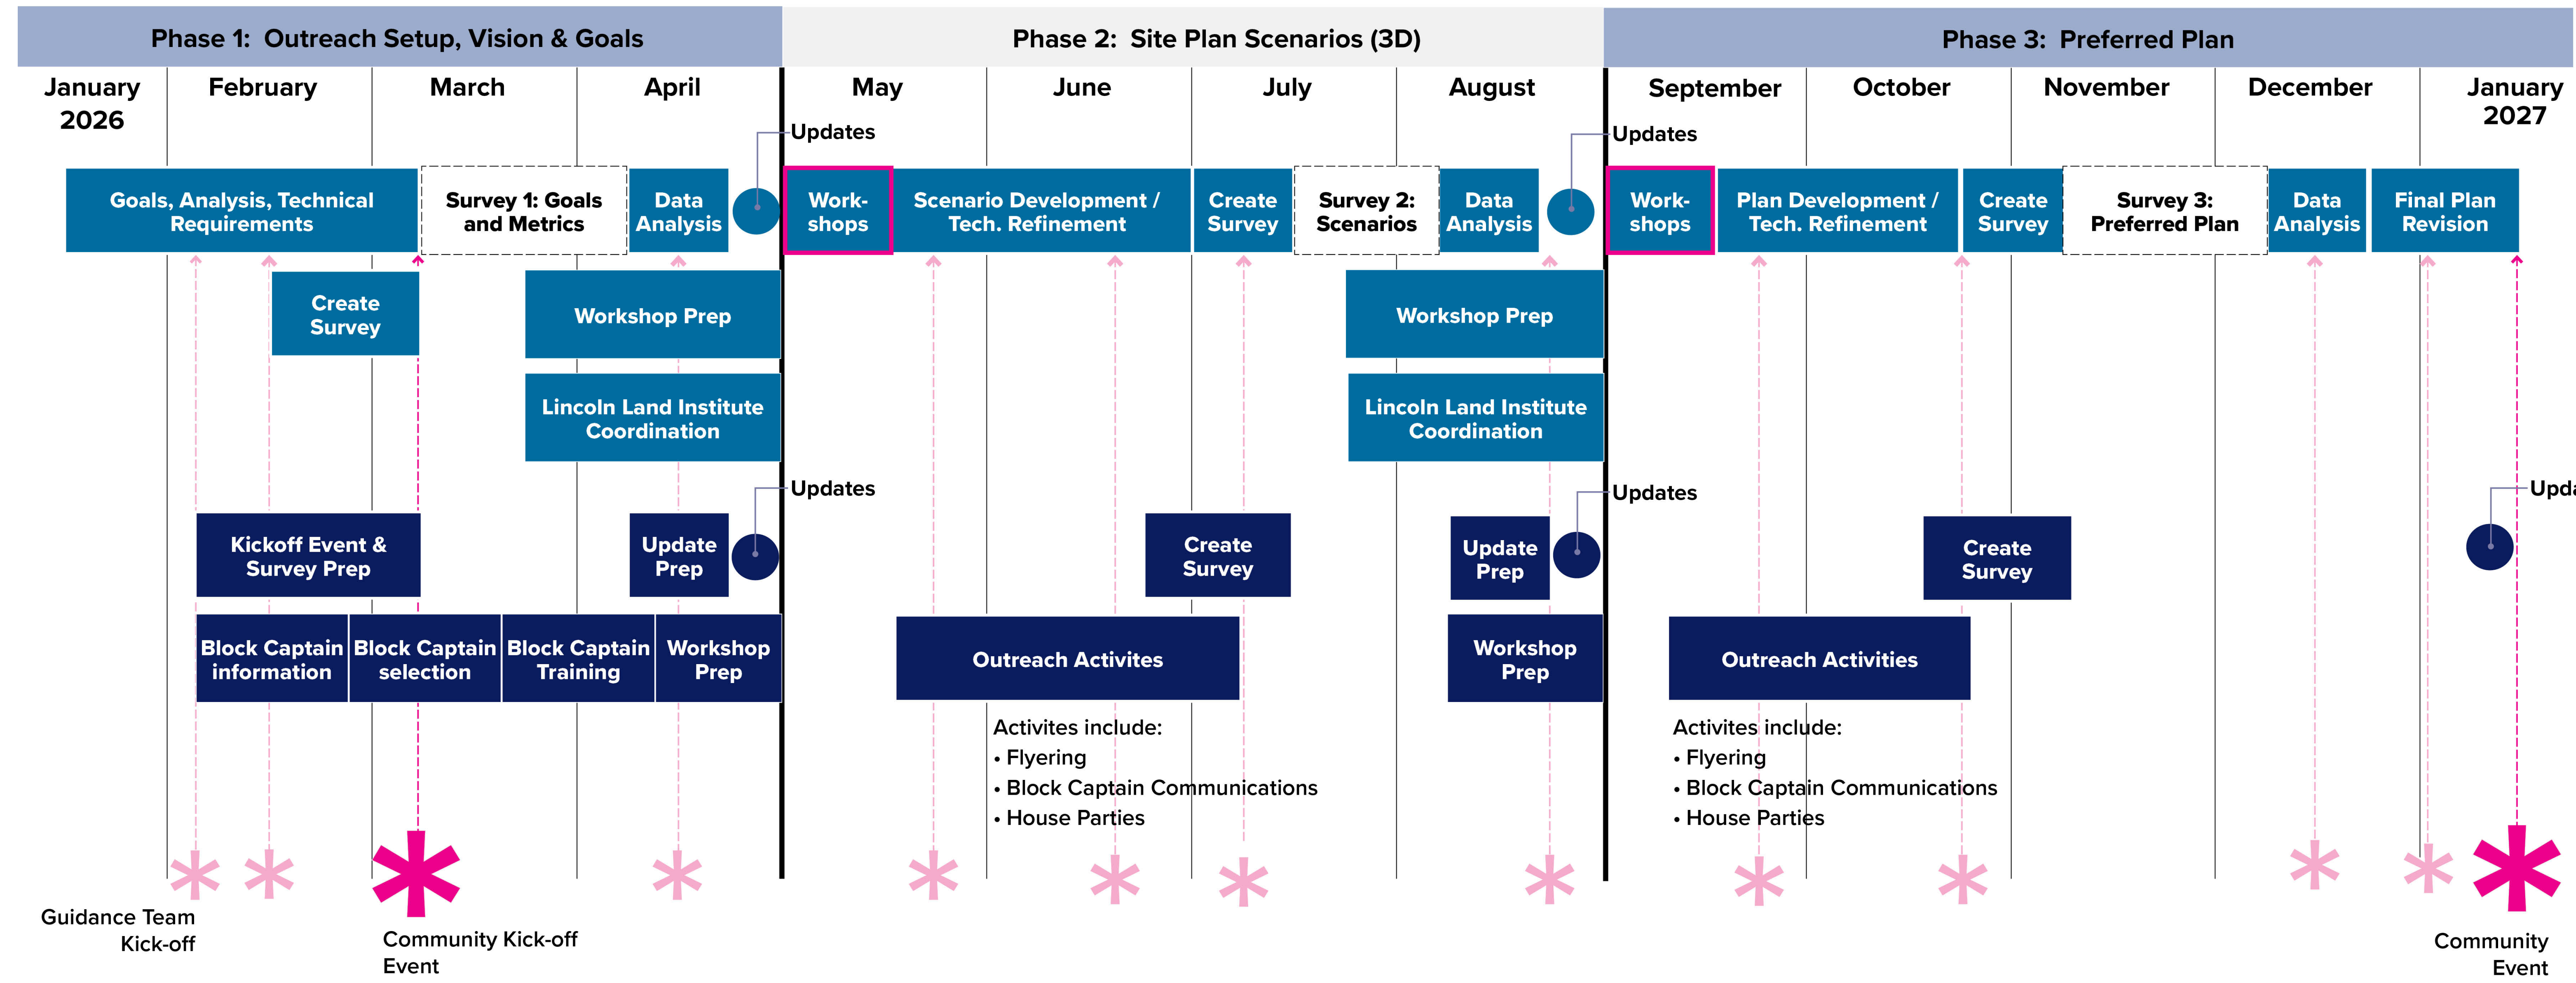

CALENDARIO DEL PROYECTO

PROJECT TIMELINE

- 🌸 Eventos Comunitarios
- 🌸 Juntas con el Equipo de Orientación
- 🔵 Técnico/labores de Planeación
- 🟠 Labores de Alcance Comunitario

- 🌸 Community Events
- 🌸 Guidance Team Meetings
- 🔵 Technical/Planning Tasks
- 🟠 Engagement Tasks

Site plan topics to discuss throughout this process...
temas para discutir...

- Land Use
- Stormwater and Detention
- Site Grading
- Utilities
- Transportation Network
- Bike/Ped Connectivity
- Exhibition Hall, Arena & Site Operations
- Parking and Access
- Parks, Open Space, Trees
- Community Plaza & Places
- Housing and Stabilization

PLAN DE VISIÓN COMUNITARIA PARA EL TRIANGULO DE NWC

NWC TRIANGLE COMMUNITY VISION PLAN