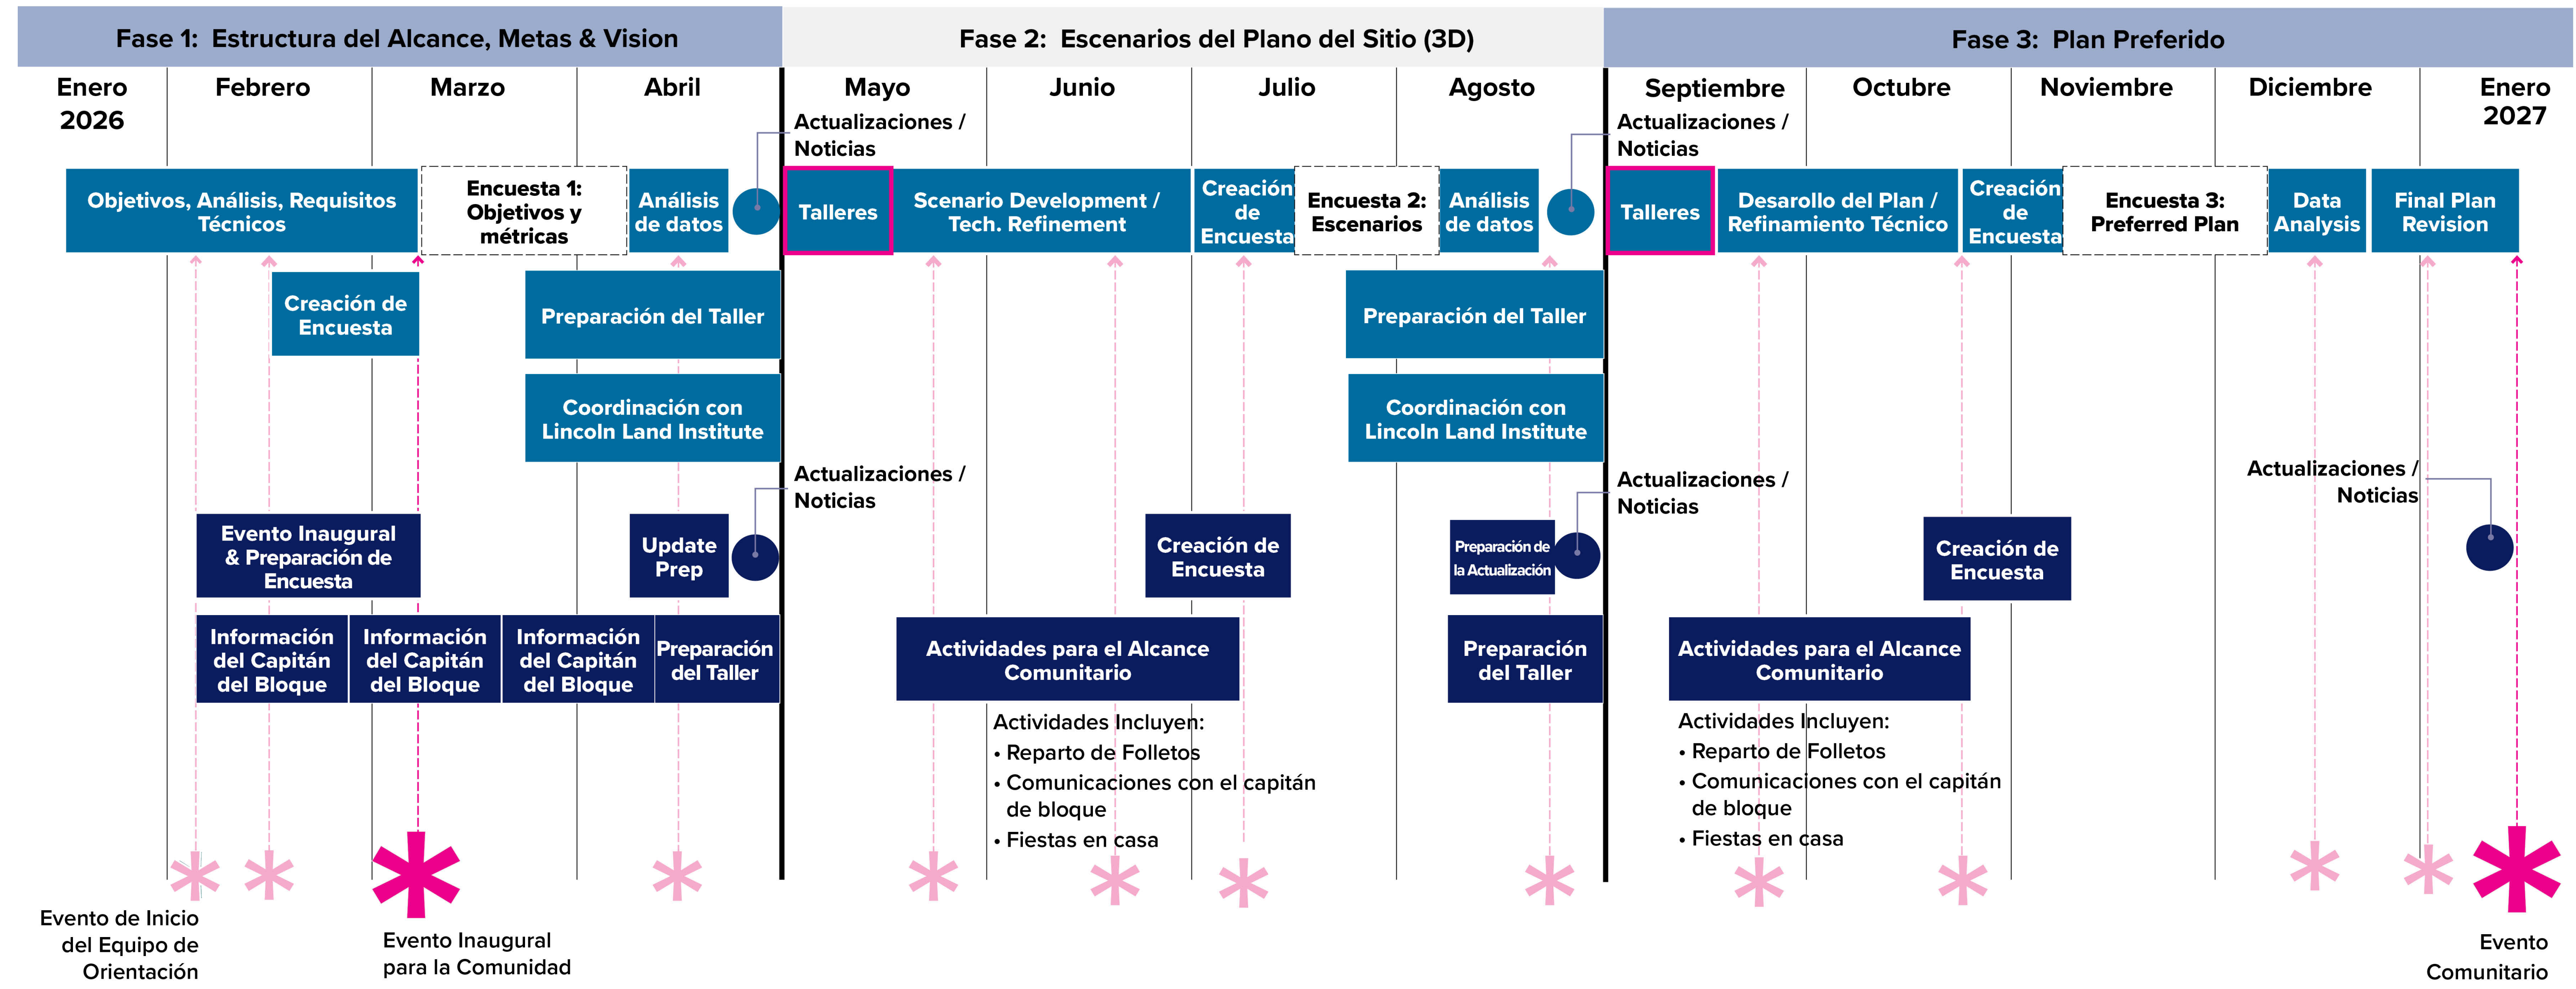

CALENDARIO DEL PROYECTO

PROJECT TIMELINE

- 🌸 Eventos Comunitarios
- 🌸 Juntas con el Equipo de Orientación
- 🔵 Técnico/labores de Planeación
- 🟠 Labores de Alcance Comunitario

- 🌸 Community Events
- 🌸 Guidance Team Meetings
- 🔵 Technical/Planning Tasks
- 🟠 Engagement Tasks

Site plan topics to discuss throughout this process...
temas para discutir...

- Land Use
- Stormwater and Detention
- Site Grading
- Utilities
- Transportation Network
- Bike/Ped Connectivity
- Exhibition Hall, Arena & Site Operations
- Parking and Access
- Parks, Open Space, Trees
- Community Plaza & Places
- Housing and Stabilization

PLAN DE VISIÓN COMUNITARIA PARA EL TRIANGULO DE NWC

NWC TRIANGLE COMMUNITY VISION PLAN